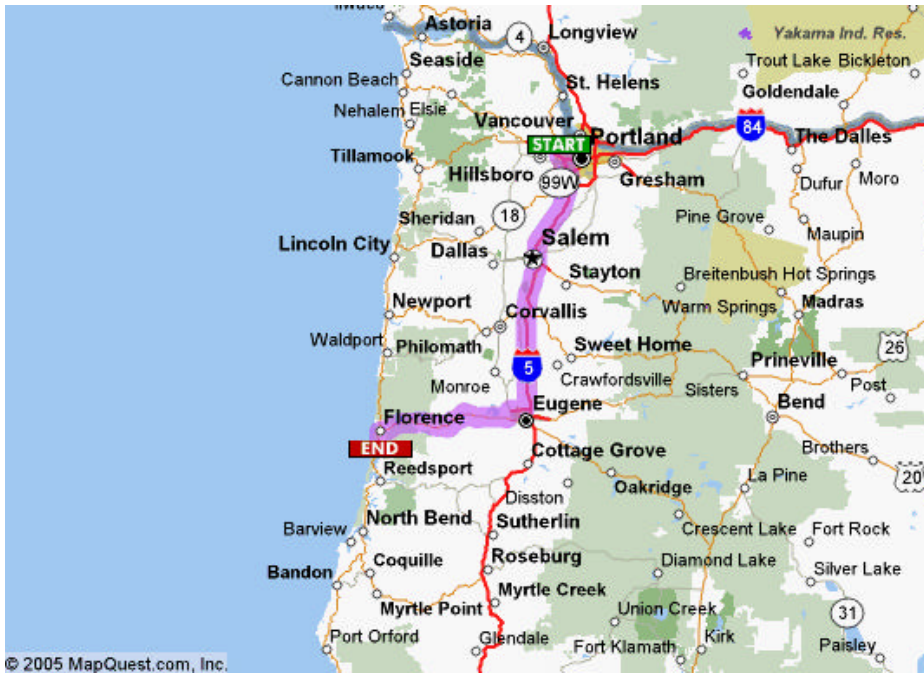

START **4160 Nw 152nd Ter**
Portland, OR 97229-7898,
US

END **84505 Highway 101**
Florence, OR 97439-8405,
US

Maneuvers	Distance
START 1: Start out going NORTH on NW 152ND TER toward NW MITCHELL ST.	<0.1 miles
2: Turn RIGHT onto NW MITCHELL ST.	0.1 miles
3: Turn RIGHT onto NW KAISER RD.	0.4 miles
4: NW KAISER RD becomes NW 143RD AVE.	1.1 miles
5: Turn LEFT onto NW CORNELL RD.	0.5 miles
6: Turn RIGHT onto NW MURRAY RD.	0.3 miles
7: Merge onto US-26 E via the ramp on the LEFT toward PORTLAND.	1.8 miles
8: Merge onto OR-217 S via EXIT 69A toward TIGARD / SALEM.	7.1 miles
9: Merge onto I-5 S toward SALEM.	96.7 miles
10: Take EXIT 195B toward JUNCTION CITY / FLORENCE.	0.3 miles
11: Merge onto BELTLINE HWY W.	8.2 miles
12: BELTLINE HWY W becomes BELTLINE RD.	1.1 miles
13: Turn RIGHT onto W 11TH AVE / OR-126. Continue to follow OR-126.	55.6 miles
14: Turn LEFT onto US-101 / OREGON COAST HWY.	3.2 miles
END 15: End at 84505 Highway 101 Florence, OR 97439-8405, US	

All rights reserved. Use Subject to License/Copyright

These directions are informational only. No representation is made or warranty given as to their content, road conditions or route usability or expeditiousness. User assumes all risk of use. MapQuest and its suppliers assume no responsibility for any loss or delay resulting from such use.